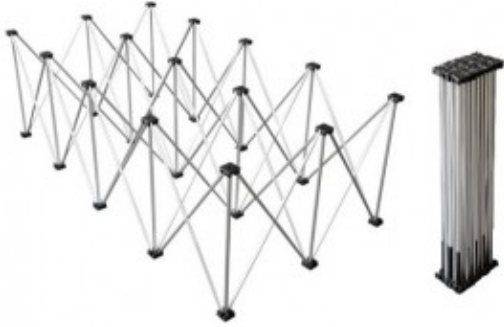

# TELESCOPIC BASE H 80 CM FOR ZZTM200 FOOTREST, NYLO SUPPORT HEADS

TELESCOPIC BASE H 80 CM  
FOR ZZTM200 PLATFORM

Reference: ZZTH280

## Telescopic Base for ZZTM200 Platforms

Telescopic base for ZZTM200 platforms, robust construction in natural anodized aluminum. Simple and quick assembly without the need for any external equipment.

- Made of anodized aluminum
- Load capacity of 800Kg/m<sup>2</sup>
- Nylon-loaded heads
- Height: 80cm
- Width: 100cm
- Depth: 200cm