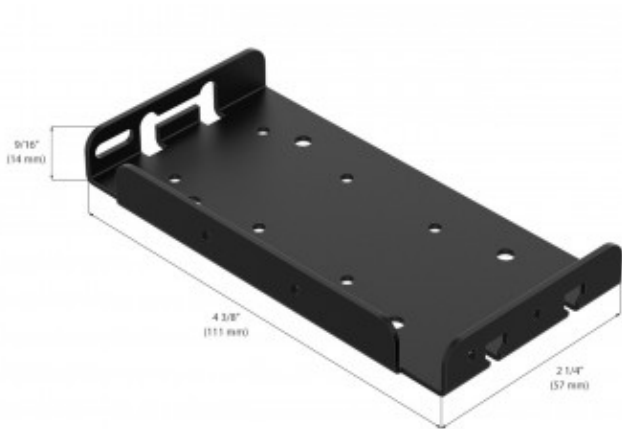

# SUPPORTO SOFFITTO PER CAMERE SERIE VPTZ

BG-VPTZ-CM is a ceiling mount bracket for BZBGEAR's VPTZ series cameras. It is a slim profile mount designed to secure the camera to the ceiling. The mount has multiple holes for versatile mounting options. It is constructed from heavy gauge steel and covered in a powder coated finish. This bracket mounts directly to drywall, masonry or wood.

## WALL SUPPORT FOR VPTZ SERIES ROOMS

BG-VPTZ-CM is a ceiling mount bracket for BZBGEAR's VPTZ series cameras. It is a slim profile mount designed to secure the camera to the ceiling. The mount has multiple holes for versatile mounting options. It is constructed from heavy gauge steel and covered in a powder coated finish. This bracket mounts directly to drywall, masonry or wood.