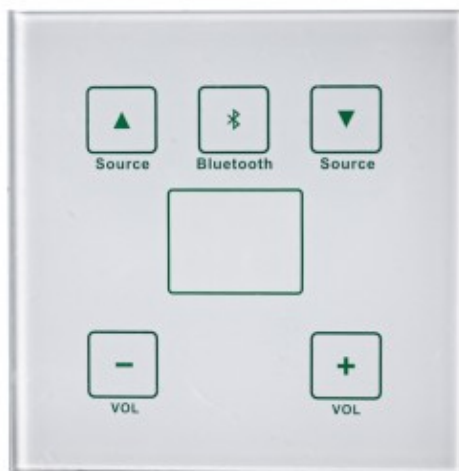

## WALL CONTROL FOR ZZONE6XXPA

Wall remote controller for:  
ZZONE6060PA and  
ZZONE6120PA to adjust the  
output volume of the zones.  
Assignment of inputs and  
outputs to the various zones.

Reference: ZZONE60WALL

### Wall-mounted Remote Controller

Wall-mounted remote controller for: ZZONE6060PA and ZZONE6120PA to adjust the output volume of the zones.  
Assignment of inputs and outputs to different zones.