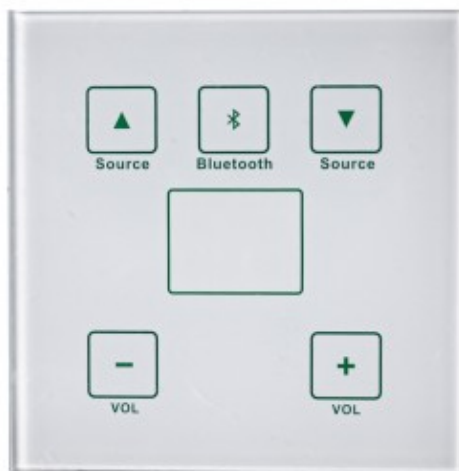

WALL CONTROL FOR ZZONE6XXPA

Wall remote controller for:
ZZONE6060PA and
ZZONE6120PA to adjust the
output volume of the zones.
Assignment of inputs and
outputs to the various zones.

Reference: ZZONE60WALL

Wall-mounted Remote Controller

Wall-mounted remote controller for: ZZONE6060PA and ZZONE6120PA to adjust the output volume of the zones.
Assignment of inputs and outputs to different zones.

Technical Specifications

- Connections: CAT6 cable max length 200 m
- Power Supply: Direct power supply from the controller
- Inputs: Built-in Bluetooth player for local room
- Dimensions: 86 x 86 x 86 mm
- Weight: 0.3 Kg

Do you want more information about our wall-mounted remote controller?